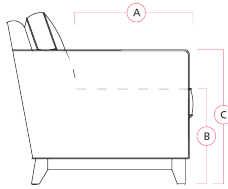

77609 SONORA

PALLISER[®]
My Home, My Style, My Way™

Dimensions shown as Width x Depth x Height. Specifications are correct at time of printing and are subject to change without notice.
LHF - left hand facing RHF - right hand facing IA - inside arm to inside

01 Sofa
82 x 37 x 35"
208 x 94 x 89cm
IA: 66" / 168cm

02 Chair
39 x 37 x 35"
99 x 94 x 89cm
IA: 22" / 56cm

03 Loveseat
60 x 37 x 35"
152 x 94 x 89cm
IA: 44" / 112cm

Dimensions

A - Seat Depth - 22" / 56cm

B - Seat Height - 19" / 48cm

C - Arm Height - 23" / 58cm

Features

- Hardwood, softwood and engineered wood products; all joints pinned & glued for uniformity & strength
- Back: Premium elastic webbing offers consistent suspension for the life of the product
- Seat: 8 gauge sinuous wire springs for superior ride and comfort
- Back filled with blown fibre
- Wood or metal foot option

Width - measured from the widest point of the arm or arm pillow to the widest point of the opposite arm or arm pillow.

Arm Height - measured from the top of the arm to the floor.

Seat Height - measured from the crown of the seat cushion to the floor.