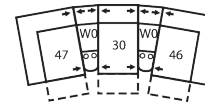

46 RHF Recliner Chair
47 LHF Recliner Chair
66 RHF Power Recliner
67 LHF Power Recliner
84 x 102 x 99cm

51 Sofa Recliner
61 Power Sofa Recliner
87 x 40 x 39"
221 x 102 x 99cm
IA: 70" / 178cm

53 Loveseat Recliner
63 Loveseat Recliner
Power
66 x 40 x 39"
168 x 102 x 99cm
IA: 46" / 117cm

Reclining Chairs, Sofabed Mechanisms and Sofabed Mattresses - two year warranty

Seat Cushion Foam and Fibre-filled

Components - five year pro-rated warranty

CONFIGURATION MA

109 x 109"

277 x 277cm

CONFIGURATION MW

170 x 75"

432 x 191cm

CONFIGURATION MX

124 x 70"

315 x 178cm

CONFIGURATION MY

163 x 74"

414 x 188cm

CONFIGURATION MZ

116 x 66"

295 x 168cm

CONFIGURATION M1

152 x 66"

386 x 168cm