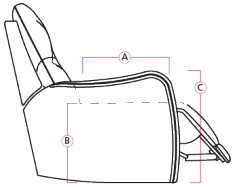

41120 SAN FRANCISCO

Dimensions shown as Width x Depth x Height. Specifications are correct at time of printing and are subject to change without notice.
LHF - left hand facing RHF - right hand facing IA - inside arm to inside

Dimensions

- A - Seat Depth - 21" / 53cm
- B - Seat Height - 19" / 48cm
- C - Arm Height - 26" / 66cm

Features

- Hardwood, softwood and engineered wood products; all joints pinned & glued for uniformity & strength
- Back: Premium elastic webbing offers consistent suspension for the life of the product
- Seat: 8 gauge sinuous wire springs for superior ride and comfort
- High resilience seat foam for superior durability and comfort
- Chaise styling for ultimate comfort and support in full recline
- Toggle power mechanism
- Touch button for power operation

Depth - measured from the front edge of the seat cushion to the top of the back.

Width - measured from the widest point of the arm or arm pillow to the widest point of the opposite arm or arm pillow.

Arm Height - measured from the top of the arm to the floor.

CONFIGURATION MZ

116 x 66"

295 x 168cm

CONFIGURATION M1

152 x 66"

386 x 168cm