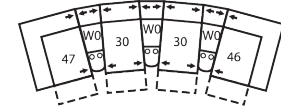

41120 SAN FRANCISCO

Dimensions shown as Width x Depth x Height. Specifications are correct at time of printing and are subject to change without notice.
LHF - left hand facing RHF - right hand facing IA - inside arm to inside

46 RHF Recliner Chair
47 LHF Recliner Chair
66 RHF Power Recliner
67 LHF Power Recliner
84 x 102 x 99cm

51 Sofa Recliner
61 Power Sofa Recliner
87 x 40 x 39"
221 x 102 x 99cm
IA: 70" / 178cm

53 Loveseat Recliner
63 Loveseat Recliner
Power
66 x 40 x 39"
168 x 102 x 99cm
IA: 46" / 117cm

170 x 75"

432 x 191cm

CONFIGURATION MX

124 x 70"

315 x 178cm

CONFIGURATION MY

163 x 74"

414 x 188cm

CONFIGURATION MZ

116 x 66"

295 x 168cm

CONFIGURATION M1

152 x 66"

386 x 168cm