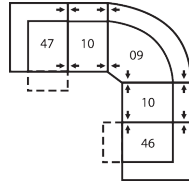

CONFIGURATION MA

109 x 109"

277 x 277cm