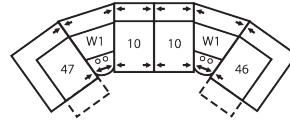

Depth - measured from the front edge of the seat cushion to the top of the back.

Width - measured from the widest point of the arm or arm pillow to the widest point of the opposite arm or arm pillow.

Arm Height - measured from the top of the arm to the floor.

Reclining Chairs, Sofabed Mechanisms and Sofabed Mattresses - two year warranty

Seat Cushion Foam and Fibre-filled

Components - five year pro-rated warranty

CONFIGURATION MA

109 x 109"

277 x 277cm

CONFIGURATION MW

170 x 75"

432 x 191cm

CONFIGURATION MX

124 x 70"

315 x 178cm

CONFIGURATION MY

163 x 74"

414 x 188cm

CONFIGURATION MZ

116 x 66"

295 x 168cm

CONFIGURATION M1

152 x 66"

386 x 168cm