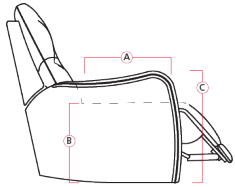

# 41027 LINCOLN

Dimensions shown as Width x Depth x Height. Specifications are correct at time of printing and are subject to change without notice.  
LHF - left hand facing RHF - right hand facing IA - inside arm to inside

09 Corner Curve  
44 x 44 x 41"  
112 x 112 x 104cm

## Dimensions

- A - Seat Depth - 23" / 58cm
- B - Seat Height - 20" / 51cm
- C - Arm Height - 25" / 64cm

## How We Measure

**Height** - measured from the highest point of the back pillow to the floor.

**Depth** - measured from the front edge of the seat cushion to the top of the back.

**Width** - measured from the widest point of the arm or arm pillow to the widest point of the opposite arm or arm pillow.